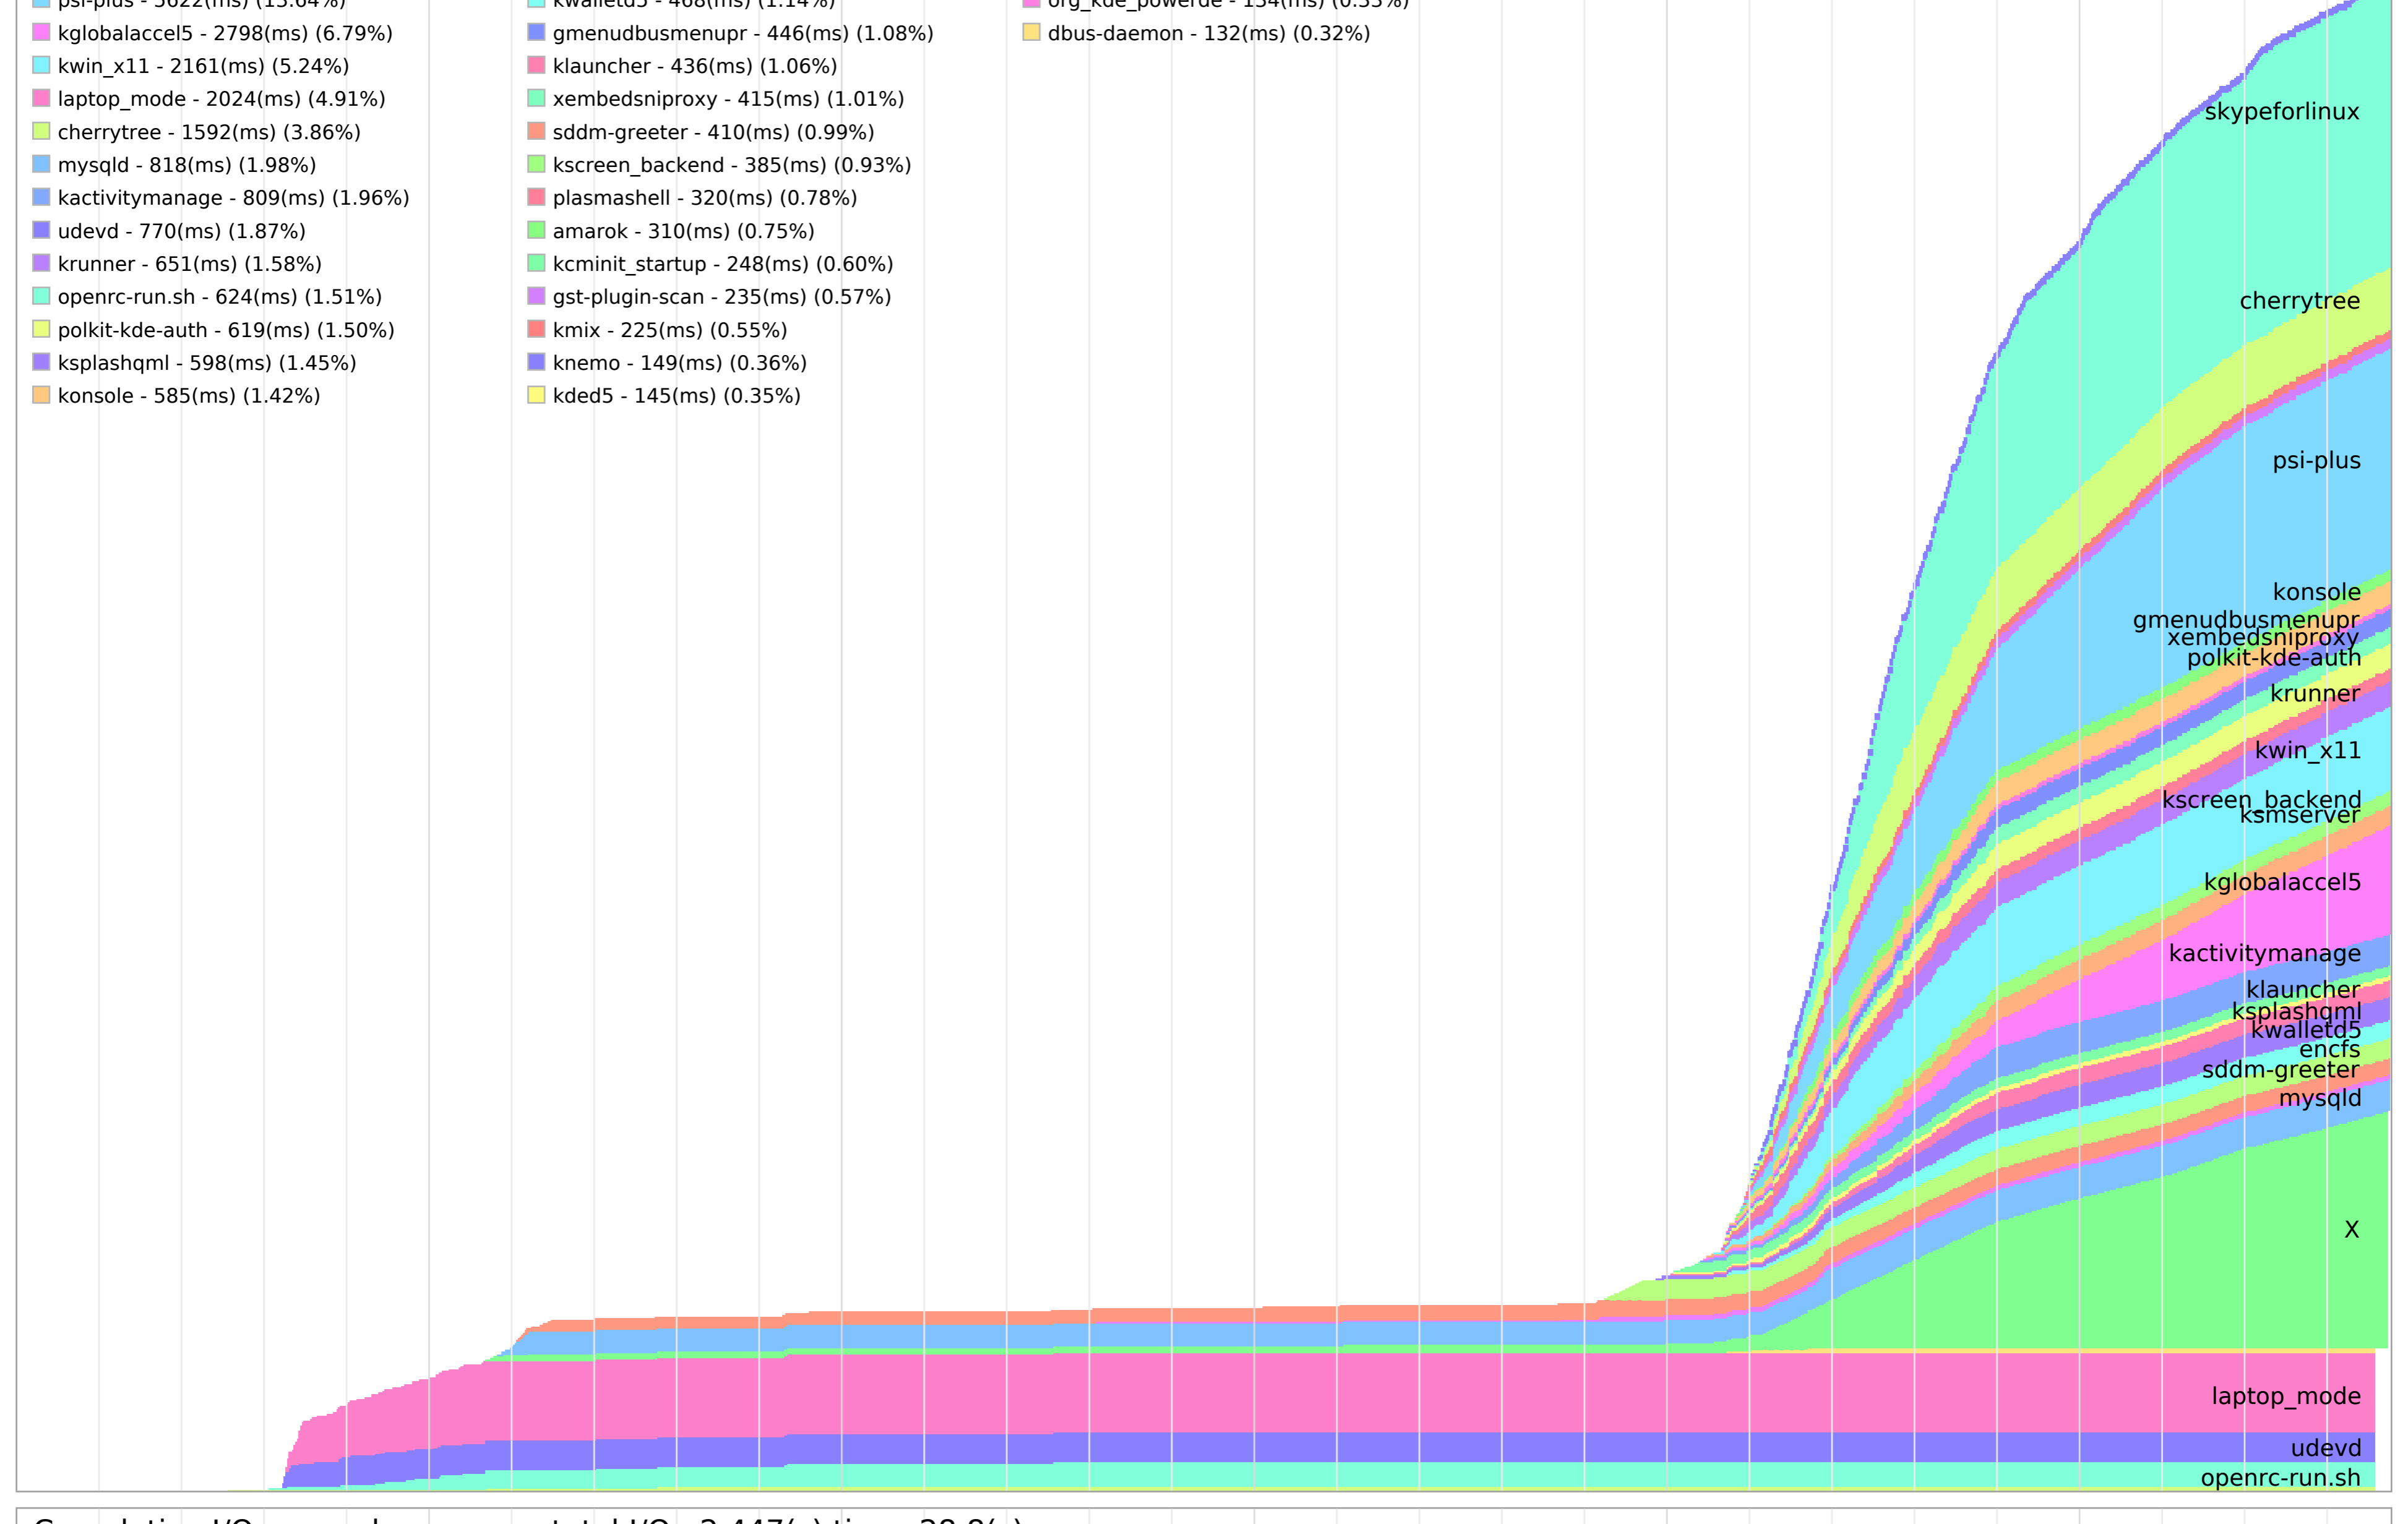

<http://github.com/mmeeks/bootchart>

Cumulative CPU usage, by process; total CPU: 41.209(s) time: 28.8(s)

Cumulative I/O usage, by process; total I/O: 2.447(s) time: 28.8(s)